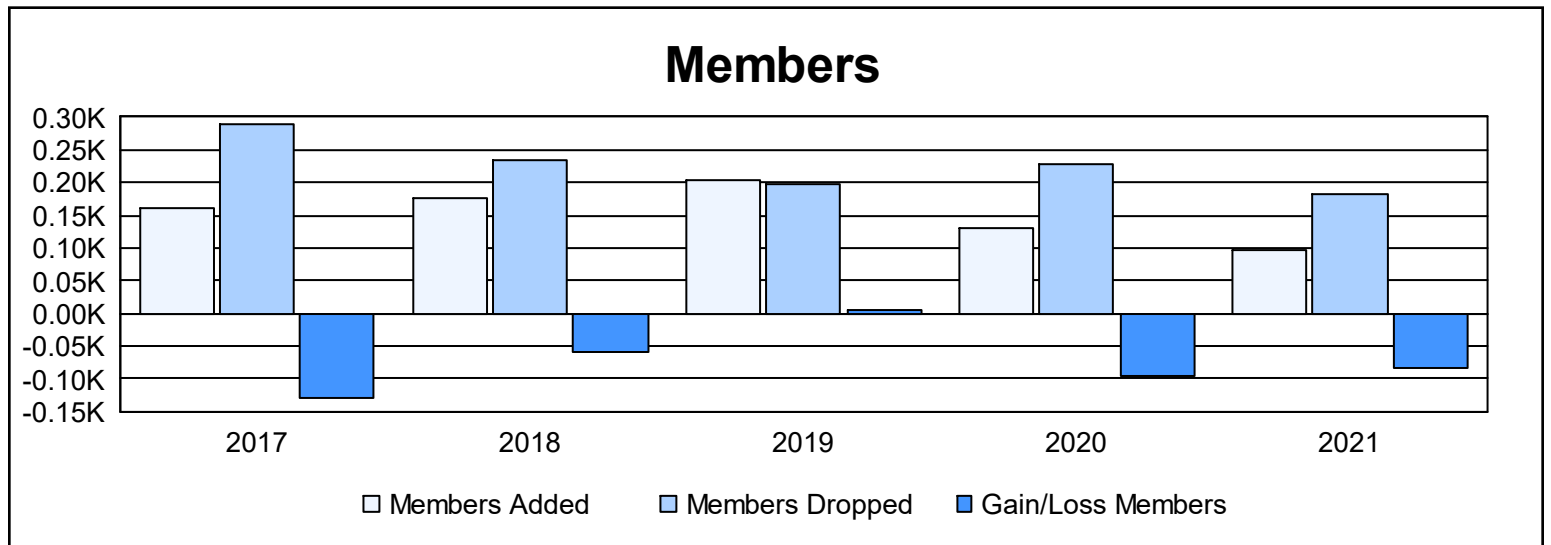

Year	New Clubs	Dropped Clubs	Gain/ Loss Clubs	New Members	Charter Members	Reinstate Members	Transfer Members	Total Member Added	Total Members Dropped	Gain/ Loss Members
2016-2017	0	2	-2	127	1	25	8	161	289	-128
2017-2018	0	3	-3	158	0	14	4	176	234	-58
2018-2019	0	2	-2	173	0	27	5	205	199	6
2019-2020	0	2	-2	119	1	5	6	131	228	-97
2020-2021	0	2	-2	85	0	8	5	98	181	-83
<b>Average</b>	<b>0</b>	<b>2</b>	<b>-2</b>	<b>132</b>	<b>0</b>	<b>16</b>	<b>6</b>	<b>154</b>	<b>226</b>	<b>-72</b>

### Membership Composition June 2021 Cumulative