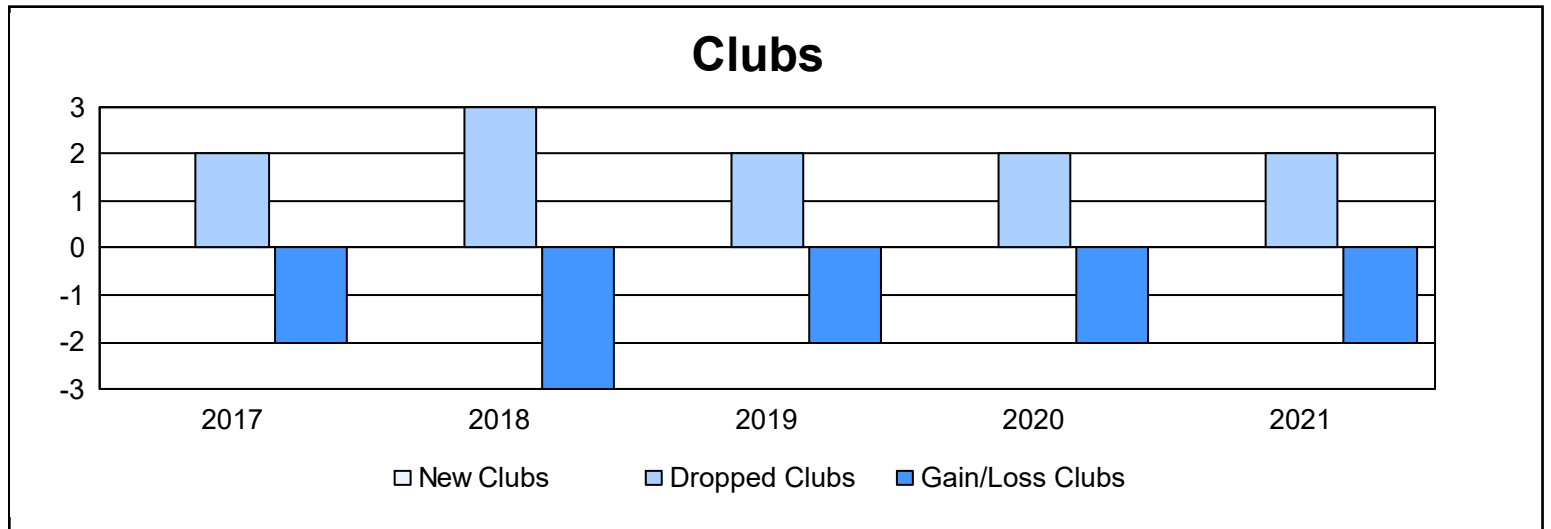

Year	New Clubs	Dropped Clubs	Gain/ Loss Clubs	New Members	Charter Members	Reinstate Members	Transfer Members	Total Member Added	Total Members Dropped	Gain/ Loss Members
2016-2017	0	2	-2	127	1	25	8	161	289	-128
2017-2018	0	3	-3	158	0	14	4	176	234	-58
2018-2019	0	2	-2	173	0	27	5	205	199	6
2019-2020	0	2	-2	119	1	5	6	131	228	-97
2020-2021	0	2	-2	85	0	8	5	98	181	-83
<b>Average</b>	<b>0</b>	<b>2</b>	<b>-2</b>	<b>132</b>	<b>0</b>	<b>16</b>	<b>6</b>	<b>154</b>	<b>226</b>	<b>-72</b>

### Membership Composition June 2021 Cumulative